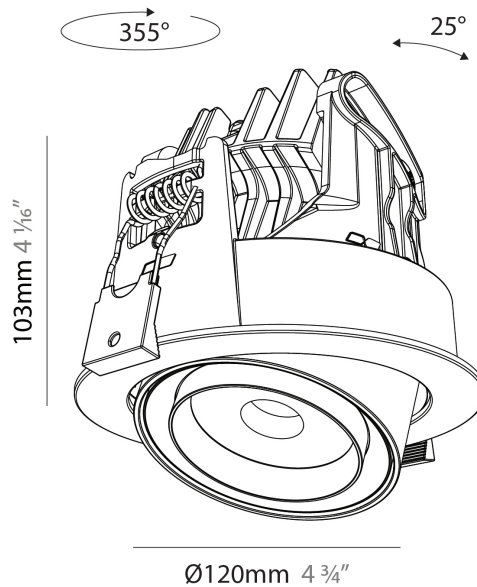

GENERAL

Series: Centriq
Subseries: Centriq Round Flex Adjustable
Partner: Prolicht
Division: Architectural
Installation: Recessed
Product Type: Downlight
Mounting Location: Ceiling
Light Distribution: Adjustable / Downlight

PHYSICAL

Aperture Sizes - Downlights: 2"
Shape: Cylinder
Diameter (mm): 120
Diameter (in): 4 ¾
Height (mm): 105
Height (in): 4 ⅙
Min. Recessing Depth (mm): 120
Min. Recessing Depth (in): 4 ¾
Weight (kg): 0.666
Fixture Finish: [SSR / BKV / CWI / CRY / HAB / UFT / ITA / RUA / FTG / MYG / LOD / PUS / FRO / FUP / KIA / POP / BLS / SPG / MEY / GOH / CHC / COM / ABZ / JAG / OBR / MOS / ROR](#)
Fixture Material: Aluminum
Cut-out Measurements: Dia. 112mm / 4 7/16"

ELECTRICAL

Lamp Type: LED (Zhaga Standard)
Input Wattage (W): 8.2
Total Output Wattage (W): 7.3
Dimming: Dali Dimming
Driver Included: No
Driver Location: Recessed Housing
Driver Type: Constant Current - Universal
Driver Class: Class 2
Input Voltage (V): 120 - 277
Constant Current (MA): 200

LED

Color Temperature (°K): 2700-6500 Tunable White
Max. Delivered Lumen (lm): 391 - 451
Nominal Lumen (lm): 576 - 664
CRI: >90 CRI
Lamp Life (hrs): 50000

OPTICAL

Beam Angle: [14 - 46](#)
Adjustability: Rotational 350° / Tilt 25°

RATINGS AND CERTIFICATIONS

Certified By: CSA Certified to UL and CSA Standards
IP rating: IP20